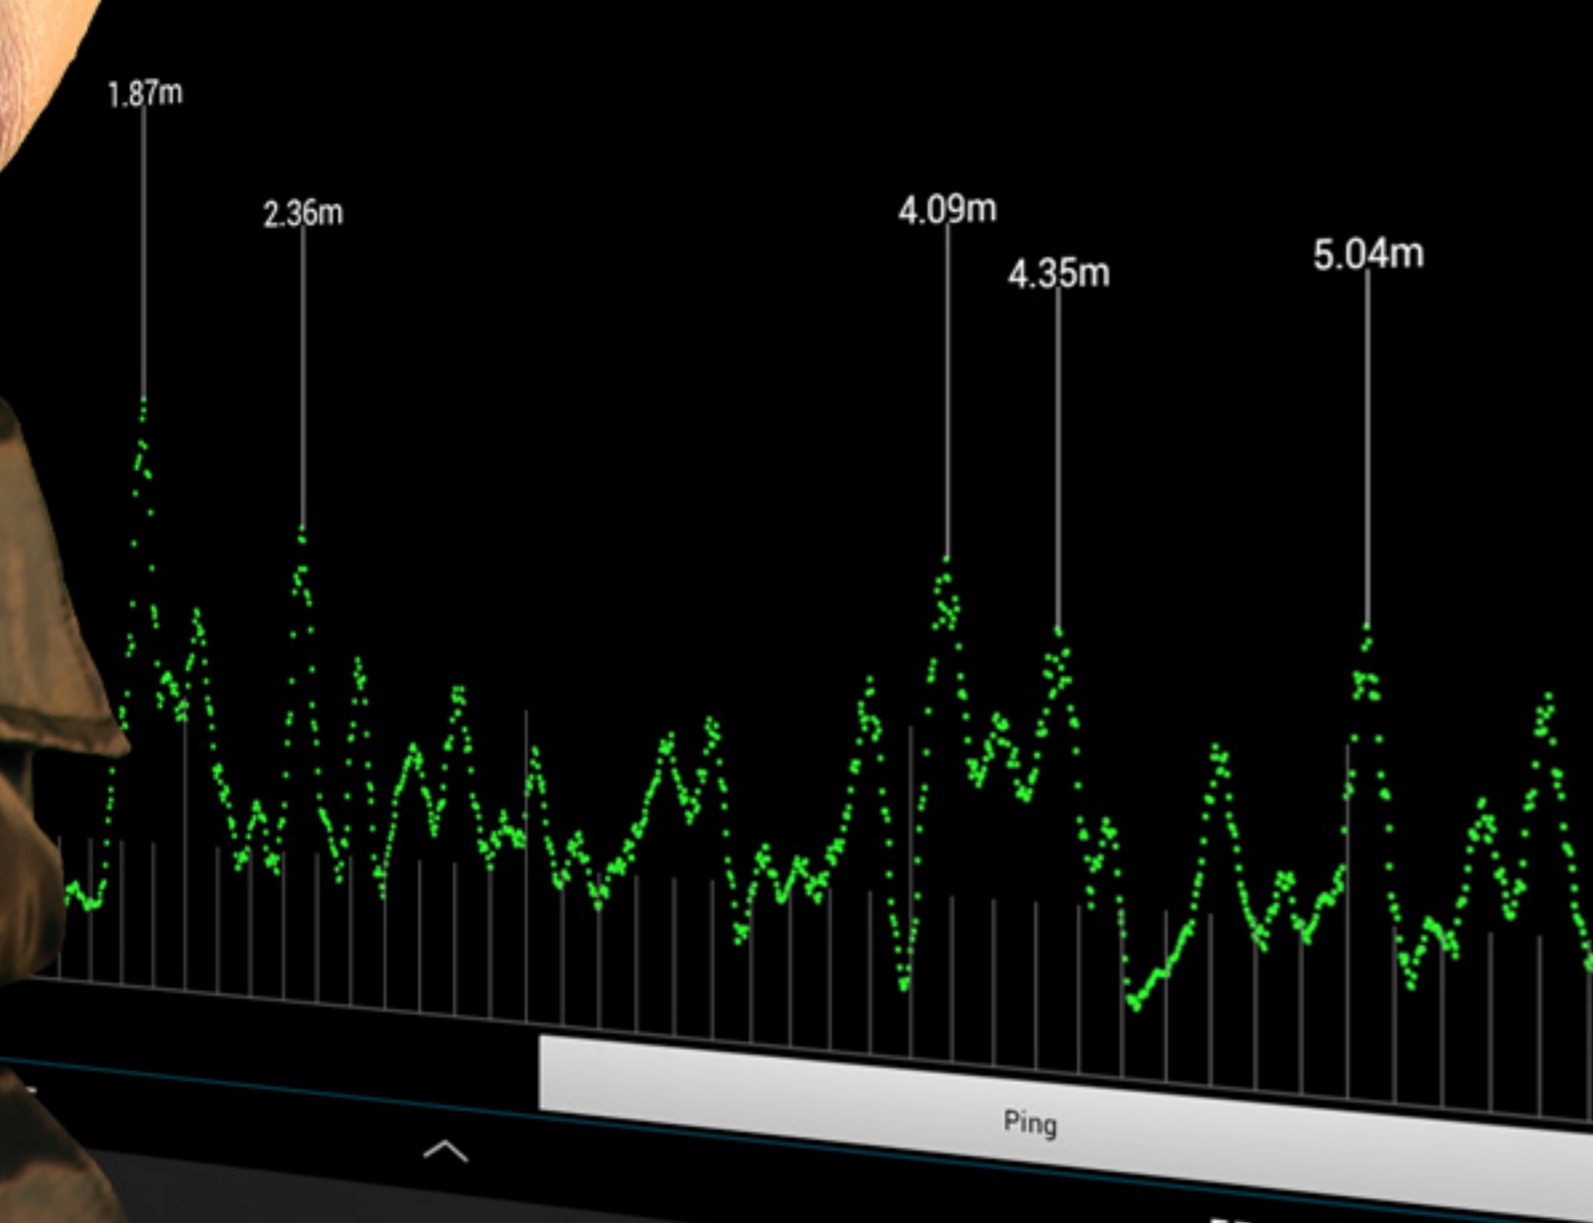

DRS ELECTRONICS was founded in GERMANY in 2012 to bring a new technological approach to the metal detecting market. We offer innovative devices with technologies used for instance in military and industry fields: gradiometer, resistivity measurement units, ground penetrating radars, vlf and pulse detectors...some of our devices even combine all of those !

DRS products are used worldwide. You may learn more about all our range at one of our distributor facility or on our website: www.drselectronics.eu