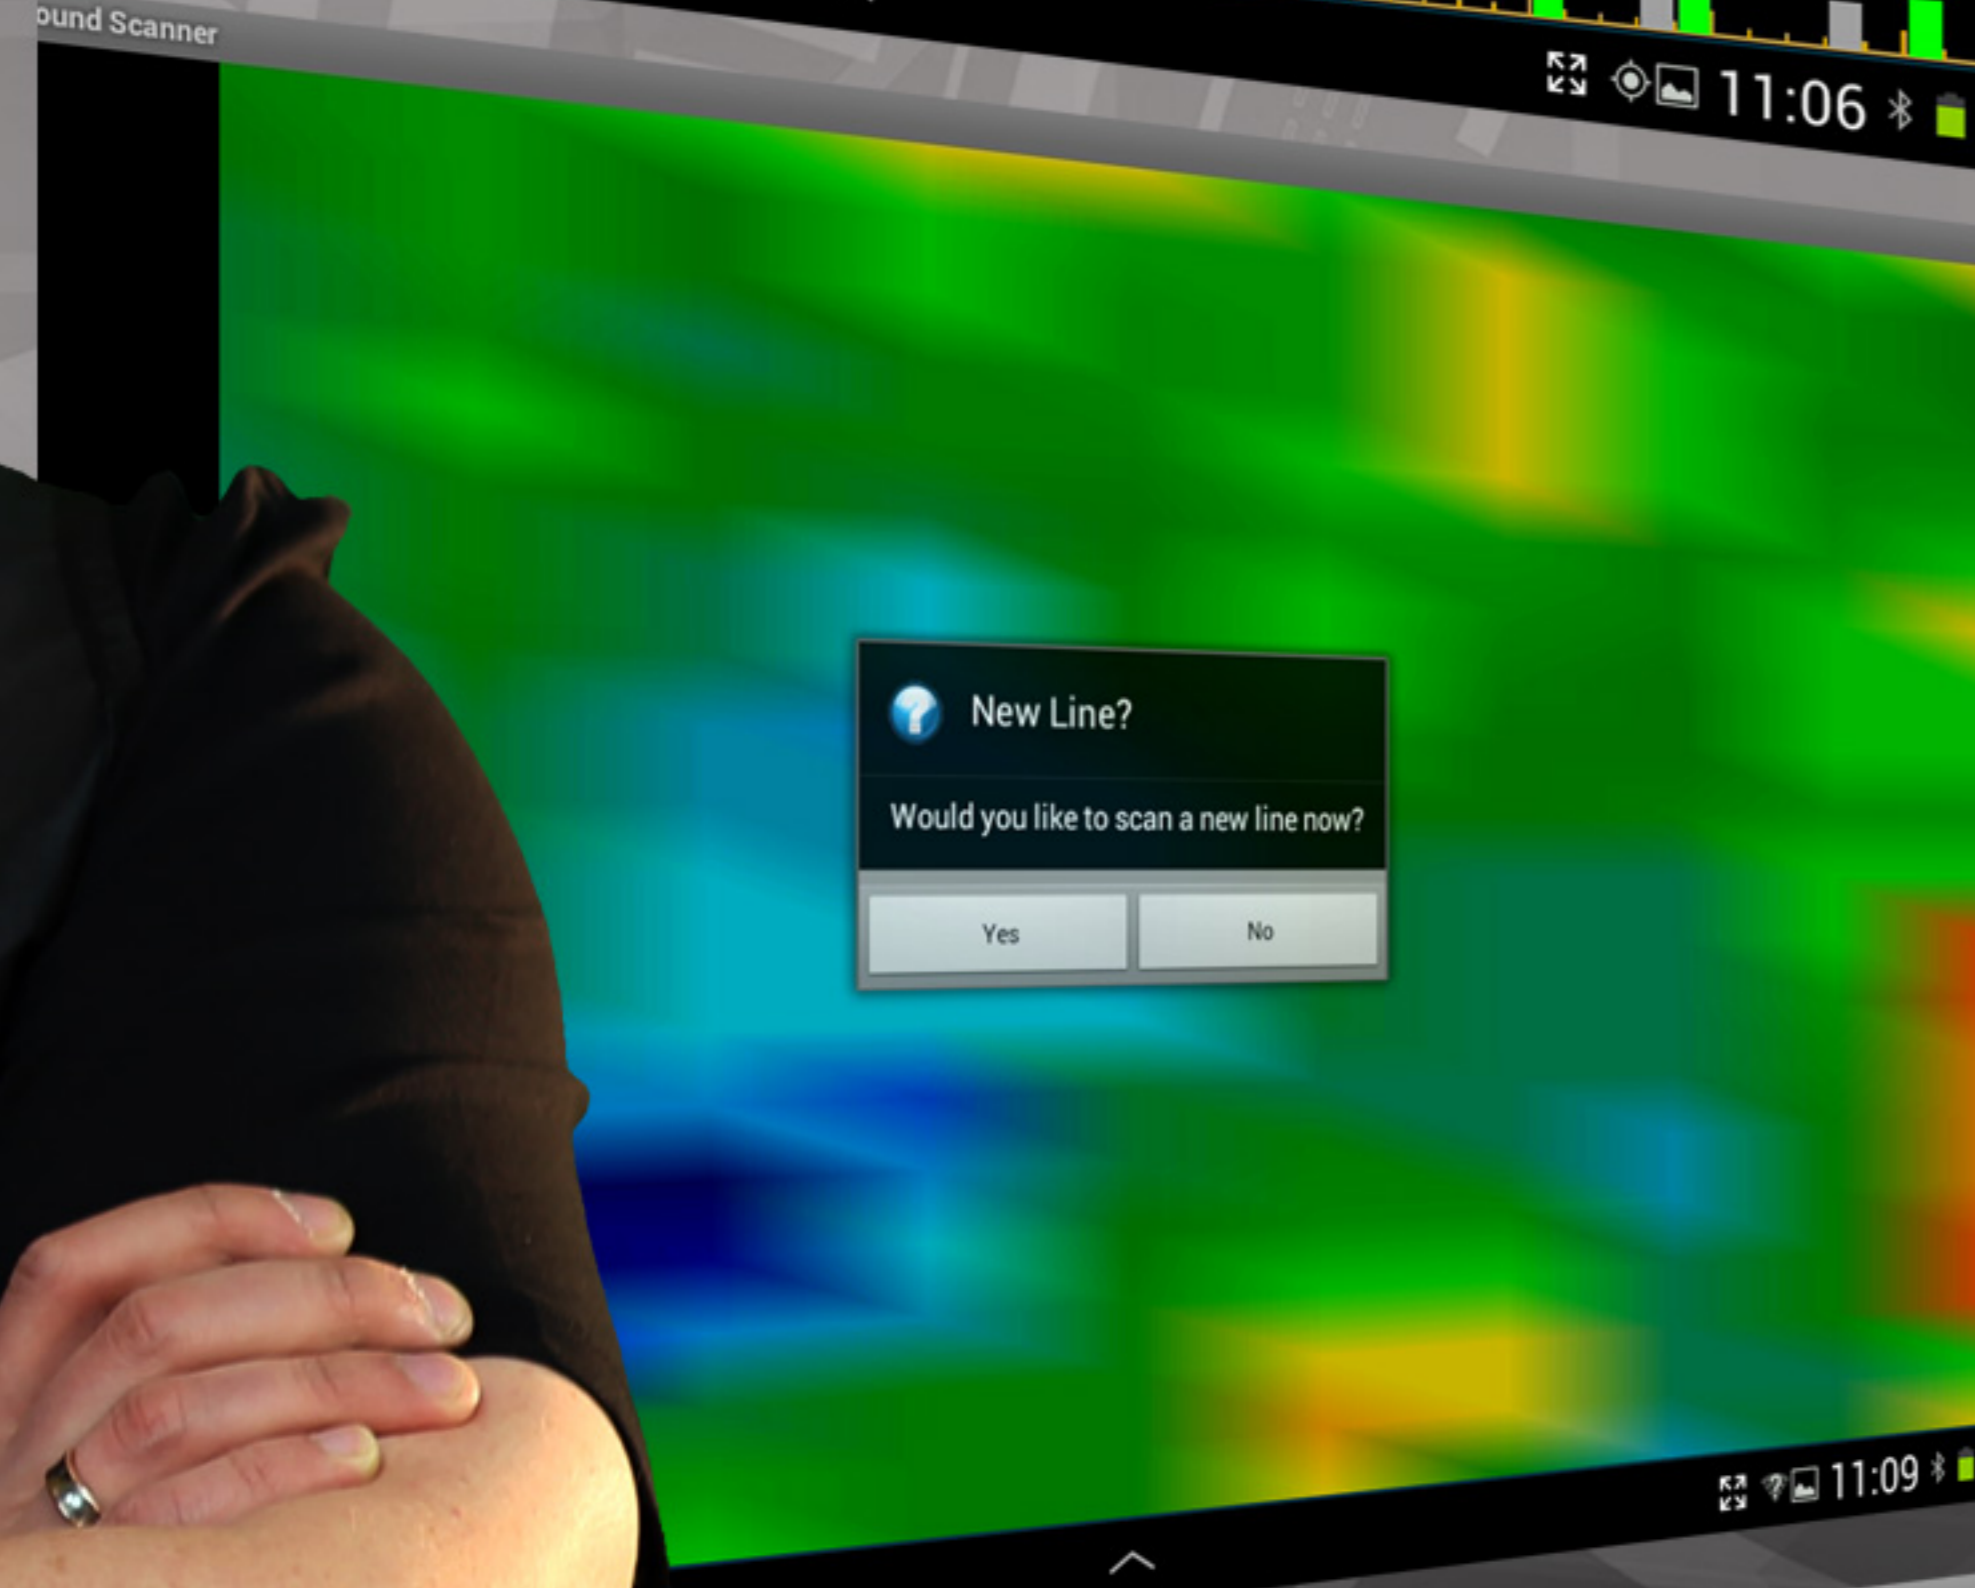

Stealth Scanner remains very easy to operate as only 1 button is required to perform ground scanning in all 3 modes. First mode is long range; it allows you to step in the direction of strong electromagnetic field disruption up to 50 meters around. Scanning mode displays voids and metals in real time on the tablet PC; no need for a remote computer to analyse data ! Third mode is the sonar; it simply gives you the depth of the target.

AS SEEN ON TV

Oak Island TV show - Treasure hunting in France and Virgin Islands - Coin shooting in Pakistan - Inca relic search in Peru

DRS ELECTRONICS was founded in GERMANY in 2012 to bring a new technological approach to the metal detecting market. We offer innovative devices with technologies used for instance in military and industry fields: gradiometer, resistivity measurement units, ground penetrating radars, vlf and pulse detectors...some of our devices even combine all of those !

STEALTH SCANNER 3D

Our 3D STEALTH SCANNER is a world premiere. It's the first "invisible" device that allows you to find cavities, voids, tunnels and metals up to several meters below your feet thanks to 8 sensors hidden in a jacket. It also features a long range mode that allows to step in the direction of strong electromagnetic field disruption up to 50 meters around.

The ground scans provided by the gradiometer are displayed via a 3D software on a last generation tablet PC.

Thanks to the Stealth Scanner jacket, you will remain completely invisible while you scan the ground for voids, tunnels or relics while other treasure hunters will get noticed.